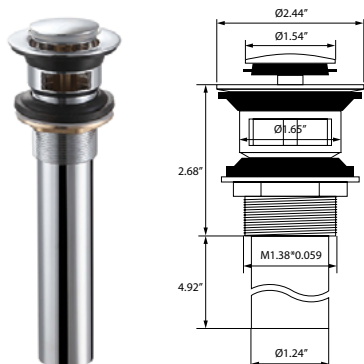

Warranty:

- Lifetime Limited Warranty

Available Color/Finish

CR - Chrome
BN - Brushed Nickel

Applies To Models:

DSF-00B8W04CR ..... UPC: 813649026016
DSF-00B8W04BN ..... UPC: 813649026009