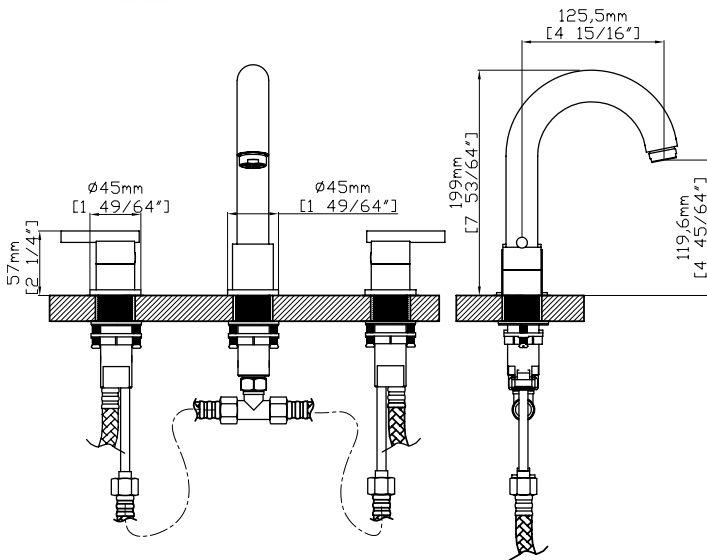

Warranty:

- Lifetime Limited Warranty

Available Color/Finish

CR - Chrome
BN - Brushed Nickel

Applies To Models:

DSF-00B8W04CR ..... UPC: 813649026016
DSF-00B8W04BN ..... UPC: 813649026009